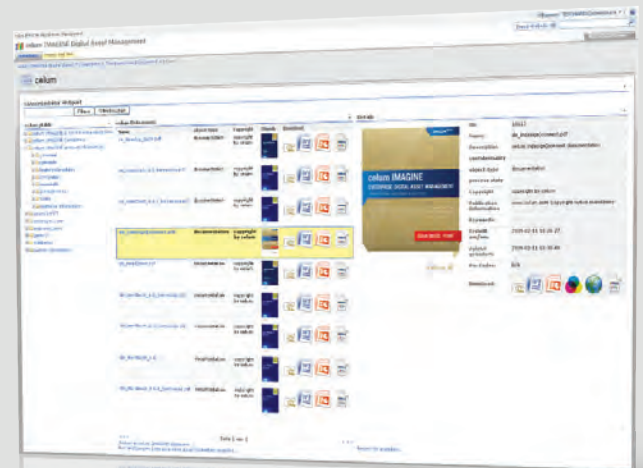

The flexible platform for enterprise wide Digital Media Asset Management.

Cost effective – via browser – easy to use.

Microsoft Office SharePoint Server 2007

Perfect integration in Microsoft Sharepoint

celum IMAGINE is the platform to automate marketing, sales, IR and PR and communications processes. It allows enterprise wide, highly scalable digital asset management, video asset management and web to print. It is the leading brand management platform, press portal, social video hub, dynamic ad creation extranet for subsidiaries & partners. celum IMAGINE is the industry standard digital media management and distribution.

The celum IMAGINE's USPs:

- » Organize all digital media assets in one central system – easy access via ANY web browser
- » Perfect for photo, graphic, video, audio, PowerPoint, text and any other rich content
- » Combine digital asset management, video asset management and web-to-print in one platform
- » Send & distribute content with pushbutton ease
- » Perfect integration in Microsoft Office and Adobe Creative Suite applications
- » Approve and comment on any content from everywhere
- » Most modern technology, scalable, perfect to integrate in web CMS, Microsoft Sharepoint, PIM, eCommerce