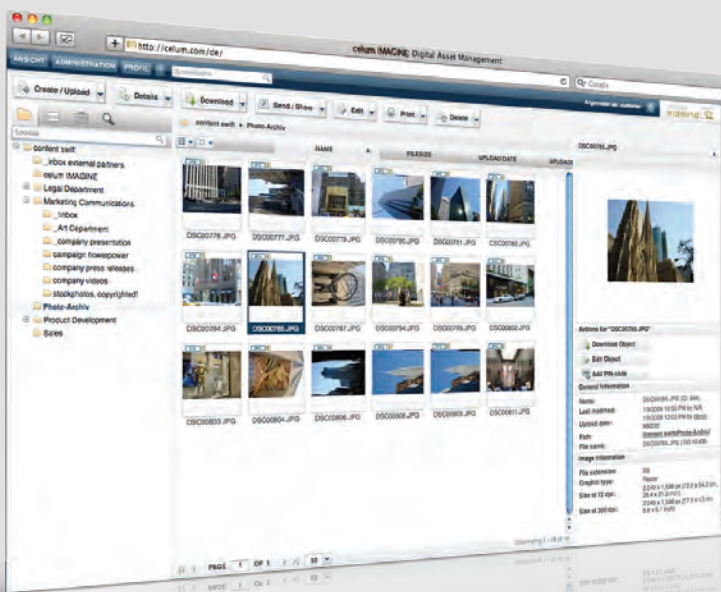

The flexible platform for enterprise wide Digital Media Asset Management.

Cost effective – via browser – easy to use.

Microsoft Office SharePoint Server 2007

Perfect integration in Microsoft Sharepoint

celum IMAGINE is the platform to automate marketing, sales, IR and PR and communications processes. It allows enterprise wide, highly scalable digital asset management, video asset management and web to print. It is the leading brand management platform, press portal, social video hub, dynamic ad creation extranet for subsidiaries & partners. celum IMAGINE is the industry standard digital media management and distribution.

The celum IMAGINE's USPs:

- » Organize all digital media assets in one central system – easy access via ANY web browser
- » Perfect for photo, graphic, video, audio, PowerPoint, text and any other rich content
- » Combine digital asset management, video asset management and web-to-print in one platform
- » Send & distribute content with pushbutton ease
- » Perfect integration in Microsoft Office and Adobe Creative Suite applications
- » Approve and comment on any content from everywhere
- » Most modern technology, scalable, perfect to integrate in web CMS, Microsoft Sharepoint, PIM, eCommerce

Total corporate design conformity – easy access

Convenient MS Office integration and “one click send content” feature in MS Outlook

celum’s other great products:

celum SWIFT

The agile, ready to use **system** for managing and distributing digital media assets and digital marketing content.